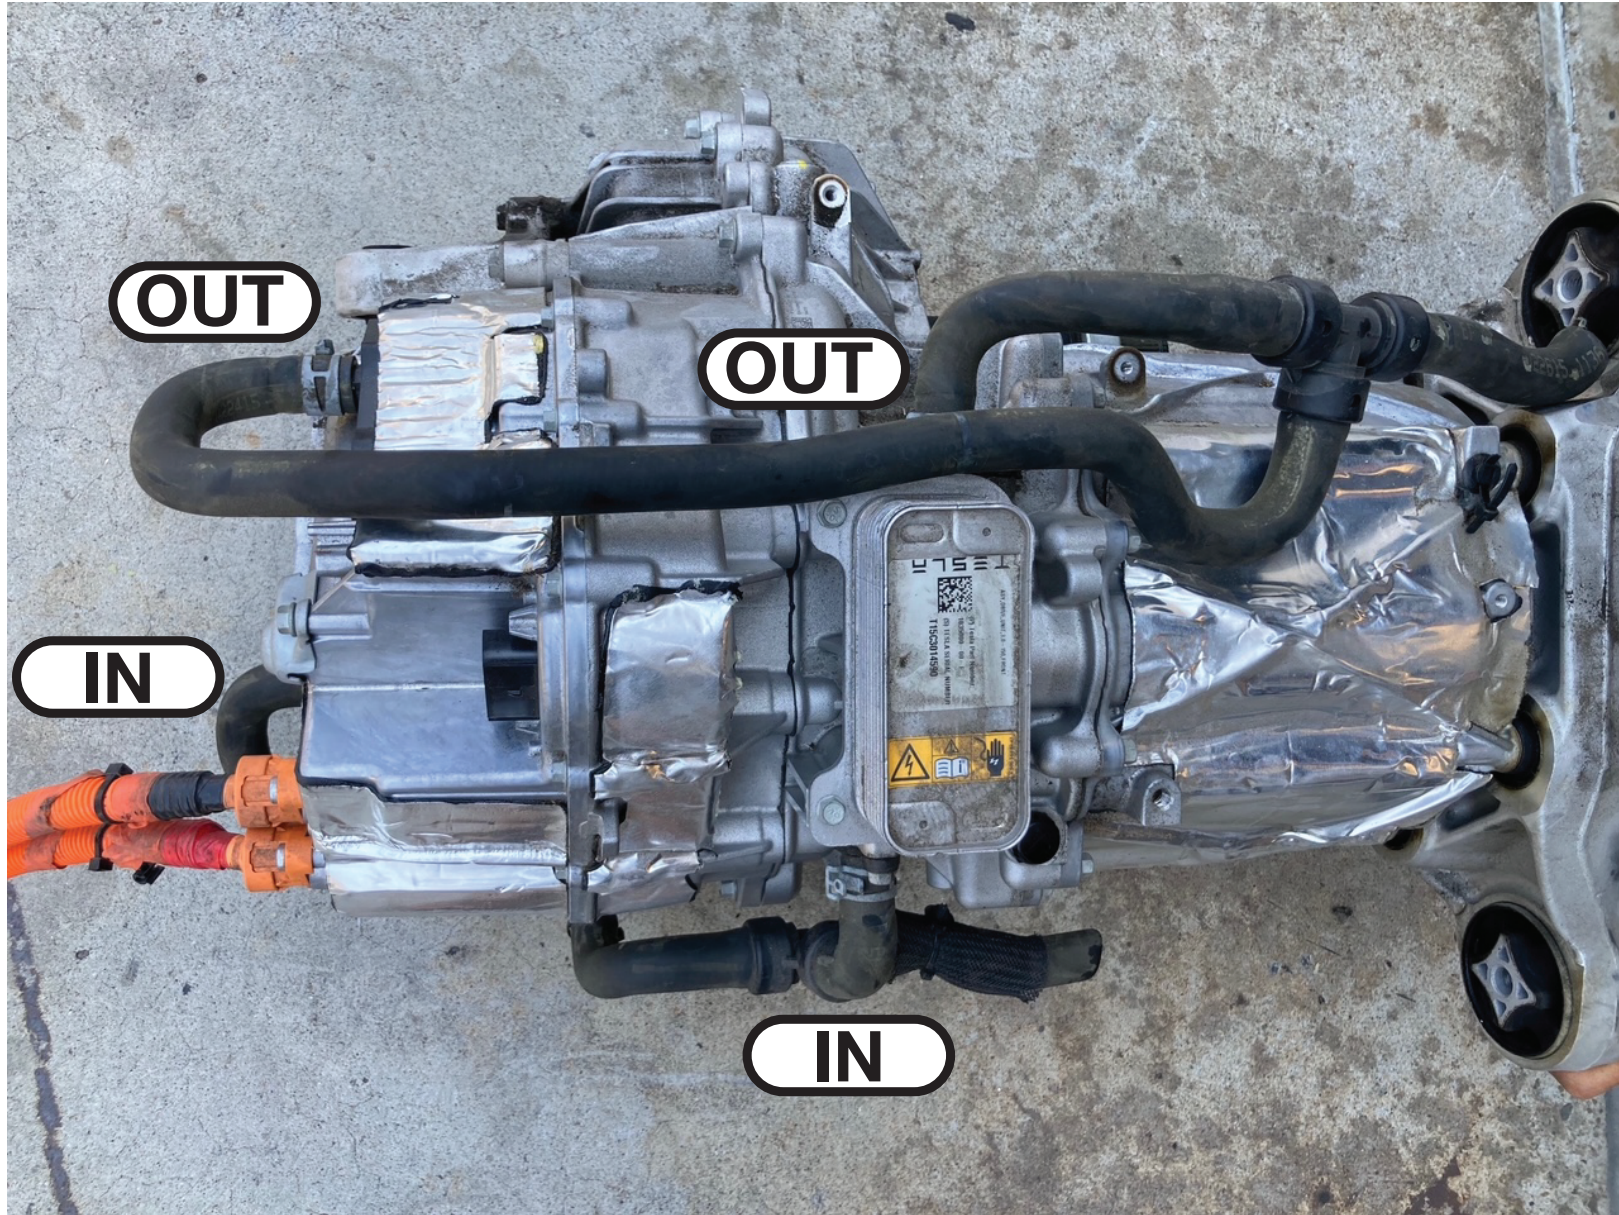

EV West - Tesla Front SDU Coolant Flow

Revision 1.0 - 7/24

Coolant lines are in parallel.