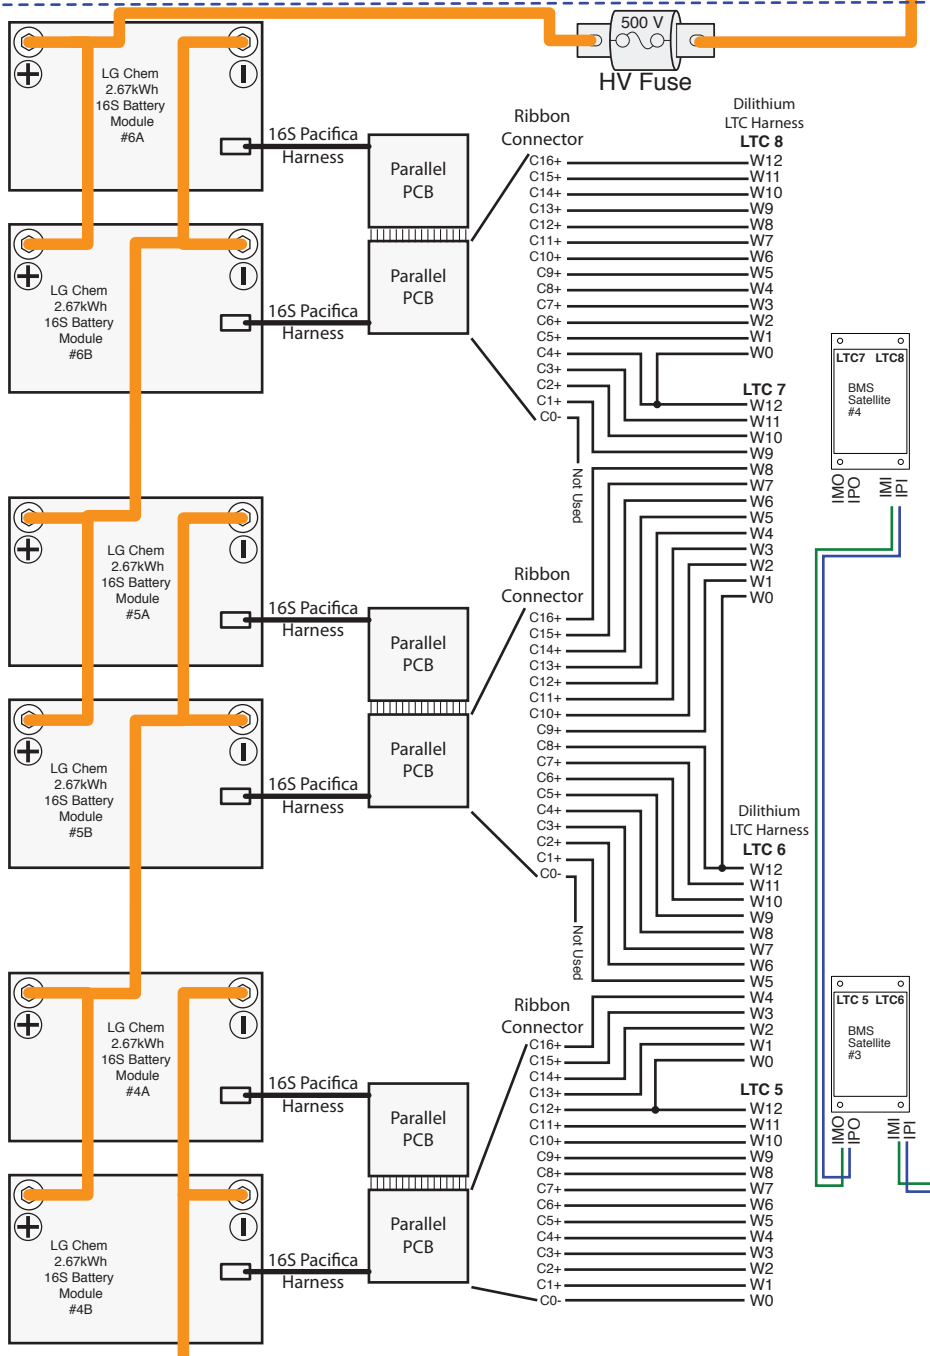

EV West - Dilithium BMS for 2P6S - 16S LG Chem Modules

Revision 1.3 - June/2026

2 Enclosure, Series Wiring

To Contactor Box (+)

To Contactor Box - Shunt (-)

Rear Enclosure

To Rear Enclosure

Front Enclosure