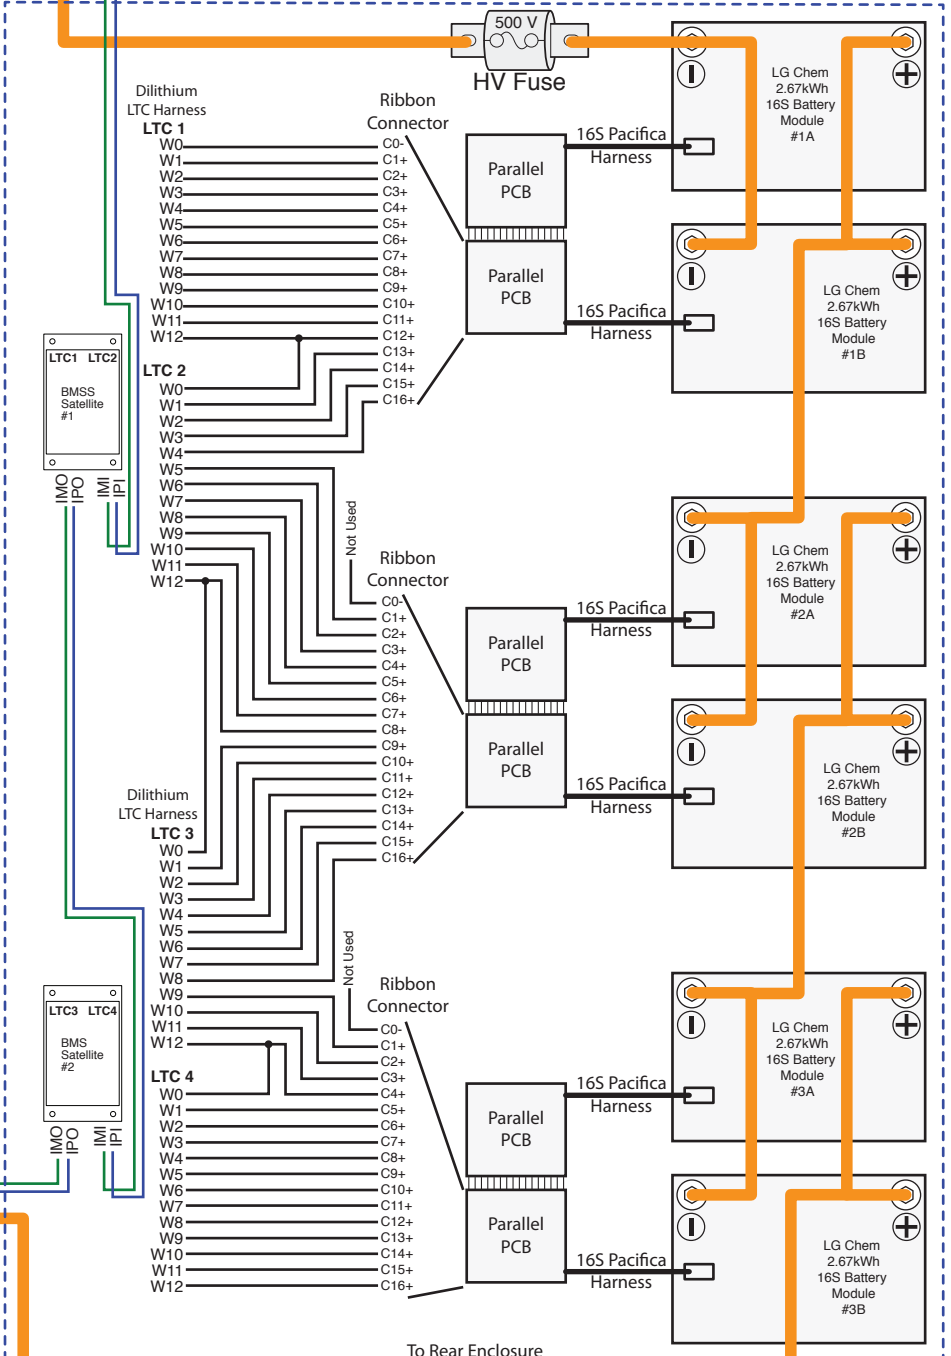

EV West - Dilithium BMS for 2P6S - 16S LG Chem Modules

Revision 1.3 - June/2026

2 Enclosure, Series Wiring

To Contactor Box (+)

To Contactor Box - Shunt (-)

Rear Enclosure

To Rear Enclosure

Front Enclosure